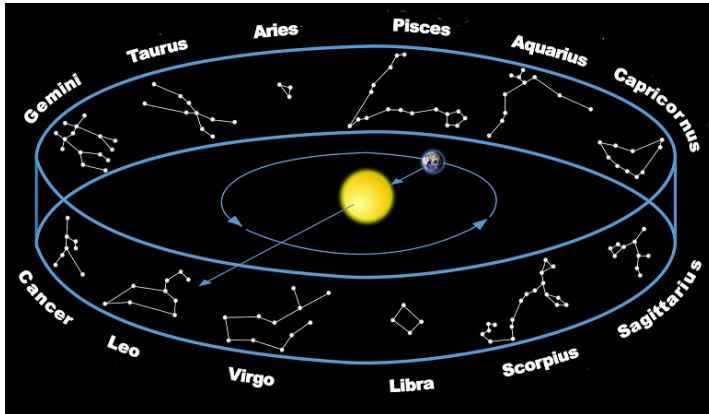

## Original Zodiac

As the earth rotates around the sun in a year, different constellations align with the sun.

Ancient astronomers used those constellations to create the yearly time line for the Zodiac. Which Zodiac aligns with your birth month?

### Aries

March 21-April 19